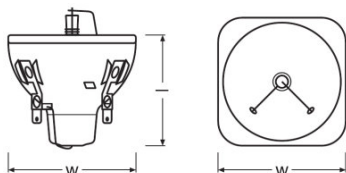

Light technical data

Focal length	37.7 mm
Aperture window, maximum	5x3.8 mm

Dimensions & weight

Diameter	46.0 mm
Length	max. 44 mm
Arc length	1.0 mm

Lifespan

Lifespan	6000 h
----------	--------

Capabilities