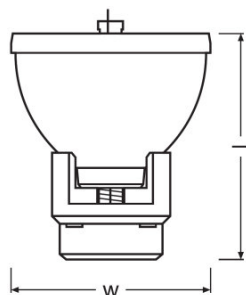

Product datasheet

Technical data

Electrical data

Nominal wattage	230.00 W
Nominal current	3.3 A
Ignition voltage	2.5 kVp
Nominal voltage	70.0 V

Photometrical data

Nominal luminous flux	9500 lm
Color temperature	8000 K
Color rendering index Ra	75
Maximum color temperature	8000 K

Light technical data

Focal length	34.5 mm
Aperture window, maximum	5x3.8 mm

Dimensions & weight

Diameter	51.0 mm
Length	54.5 mm
Arc length	1.0 mm

Lifespan

Lifespan	2500 h
----------	--------

Capabilities

Burning position	Any
Cooling	Forced