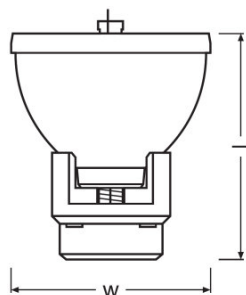

Product datasheet

Technical data

Electrical data

Nominal wattage	231.00 W
Nominal current	3.3 A
Nominal voltage	70.0 V

Photometrical data

Nominal luminous flux	10800 lm
Color temperature	8000 K
Color rendering index Ra	75

Dimensions & weight

Diameter	51.0 mm
Length	50.0 mm

Lifespan

Lifespan	2000 h
----------	--------

Capabilities

Burning position	Any
------------------	-----

Product datasheet

Safety advice

Logistical Data

Product code	Product description	Packaging unit (Pieces/Unit)	Dimensions (length x width x height)	Volume	Gross weight
4052899512634	SIRIUS HRI 231 W	Unpacked 1	- x - x -		
4052899512641	SIRIUS HRI 231 W	Shipping carton box 60	600 mm x 400 mm x 163 mm	39.12 dm ³	5415.00 g